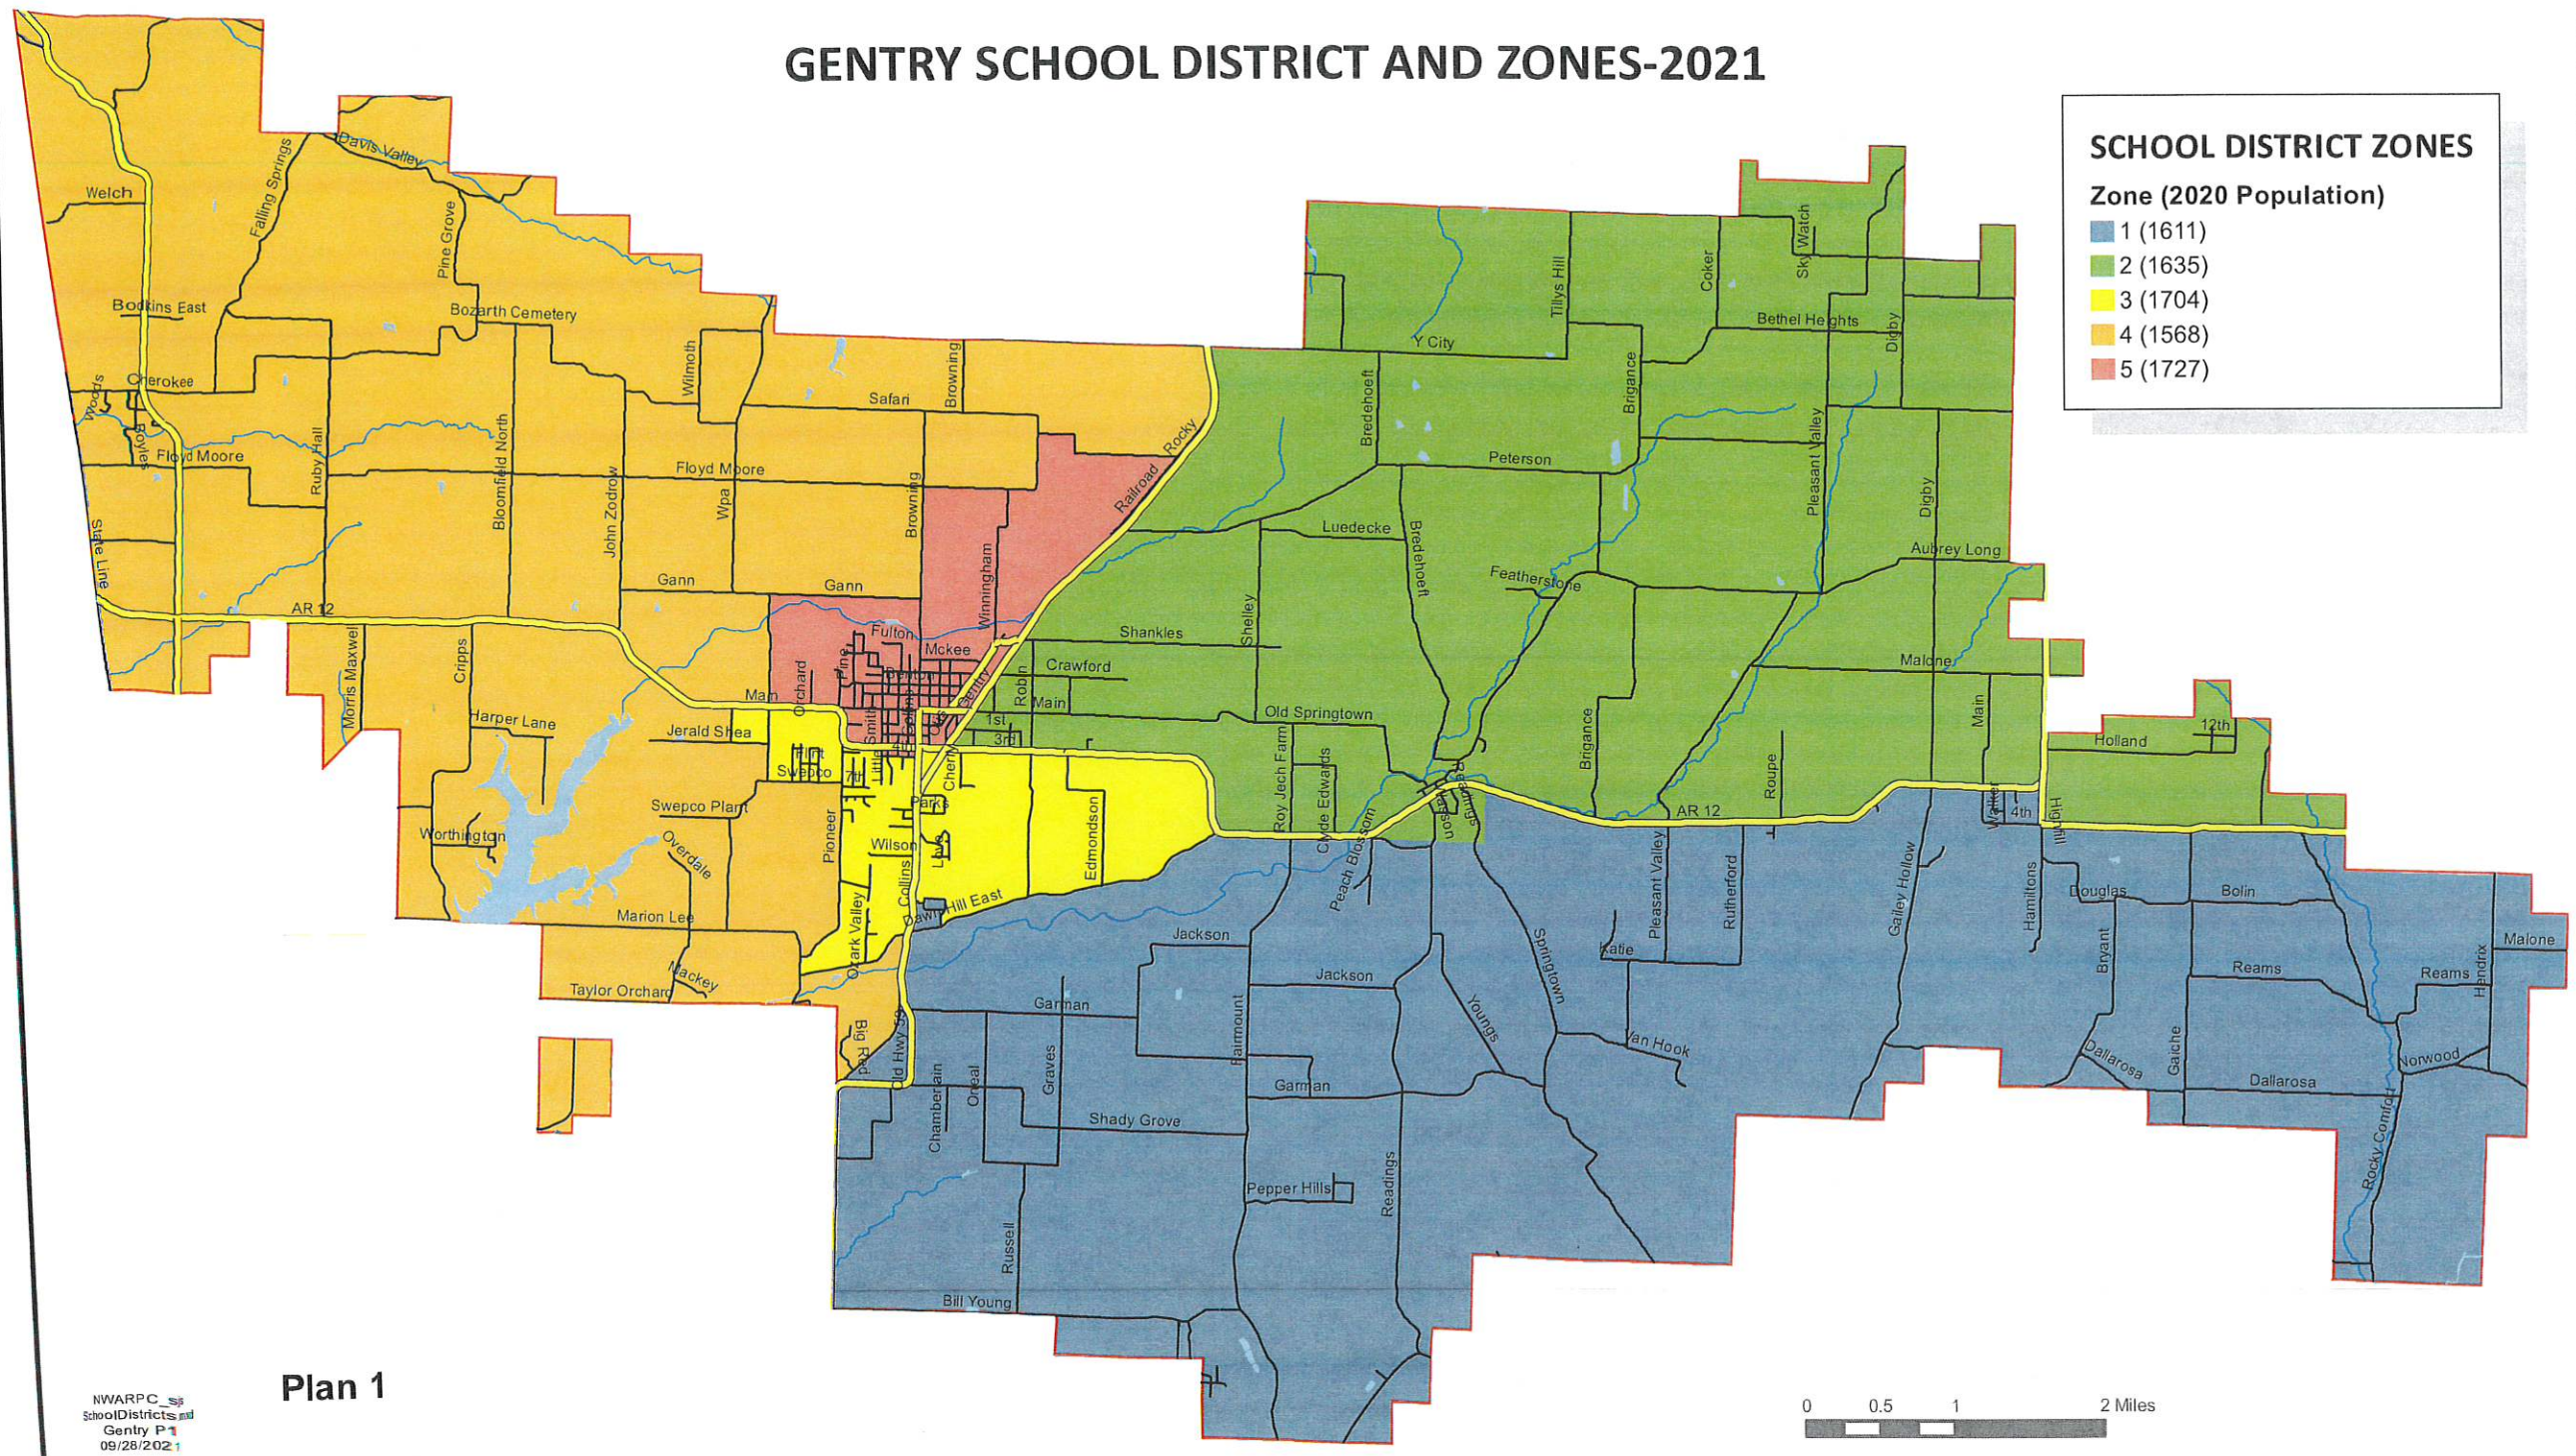

GENTRY SCHOOL DISTRICT AND ZONES-2021

SCHOOL DISTRICT ZONES

Zone (2020 Population)

- 1 (1611)
- 2 (1635)
- 3 (1704)
- 4 (1568)
- 5 (1727)

Plan 1

NWARPC_sjs
SchoolDistricts.mxd
Gentry P-1
09/28/2021

GENTRY SCHOOL DISTRICT AND ZONES-2021

SCHOOL DISTRICT ZONES

Zone (2020 Population)

- 1 (1601)
- 2 (1637)
- 3 (1727)
- 4 (1568)
- 5 (1712)

Plan 2

NWARPC.sjs
SchoolDistricts.mxd
Gentry P2
09/28/2021