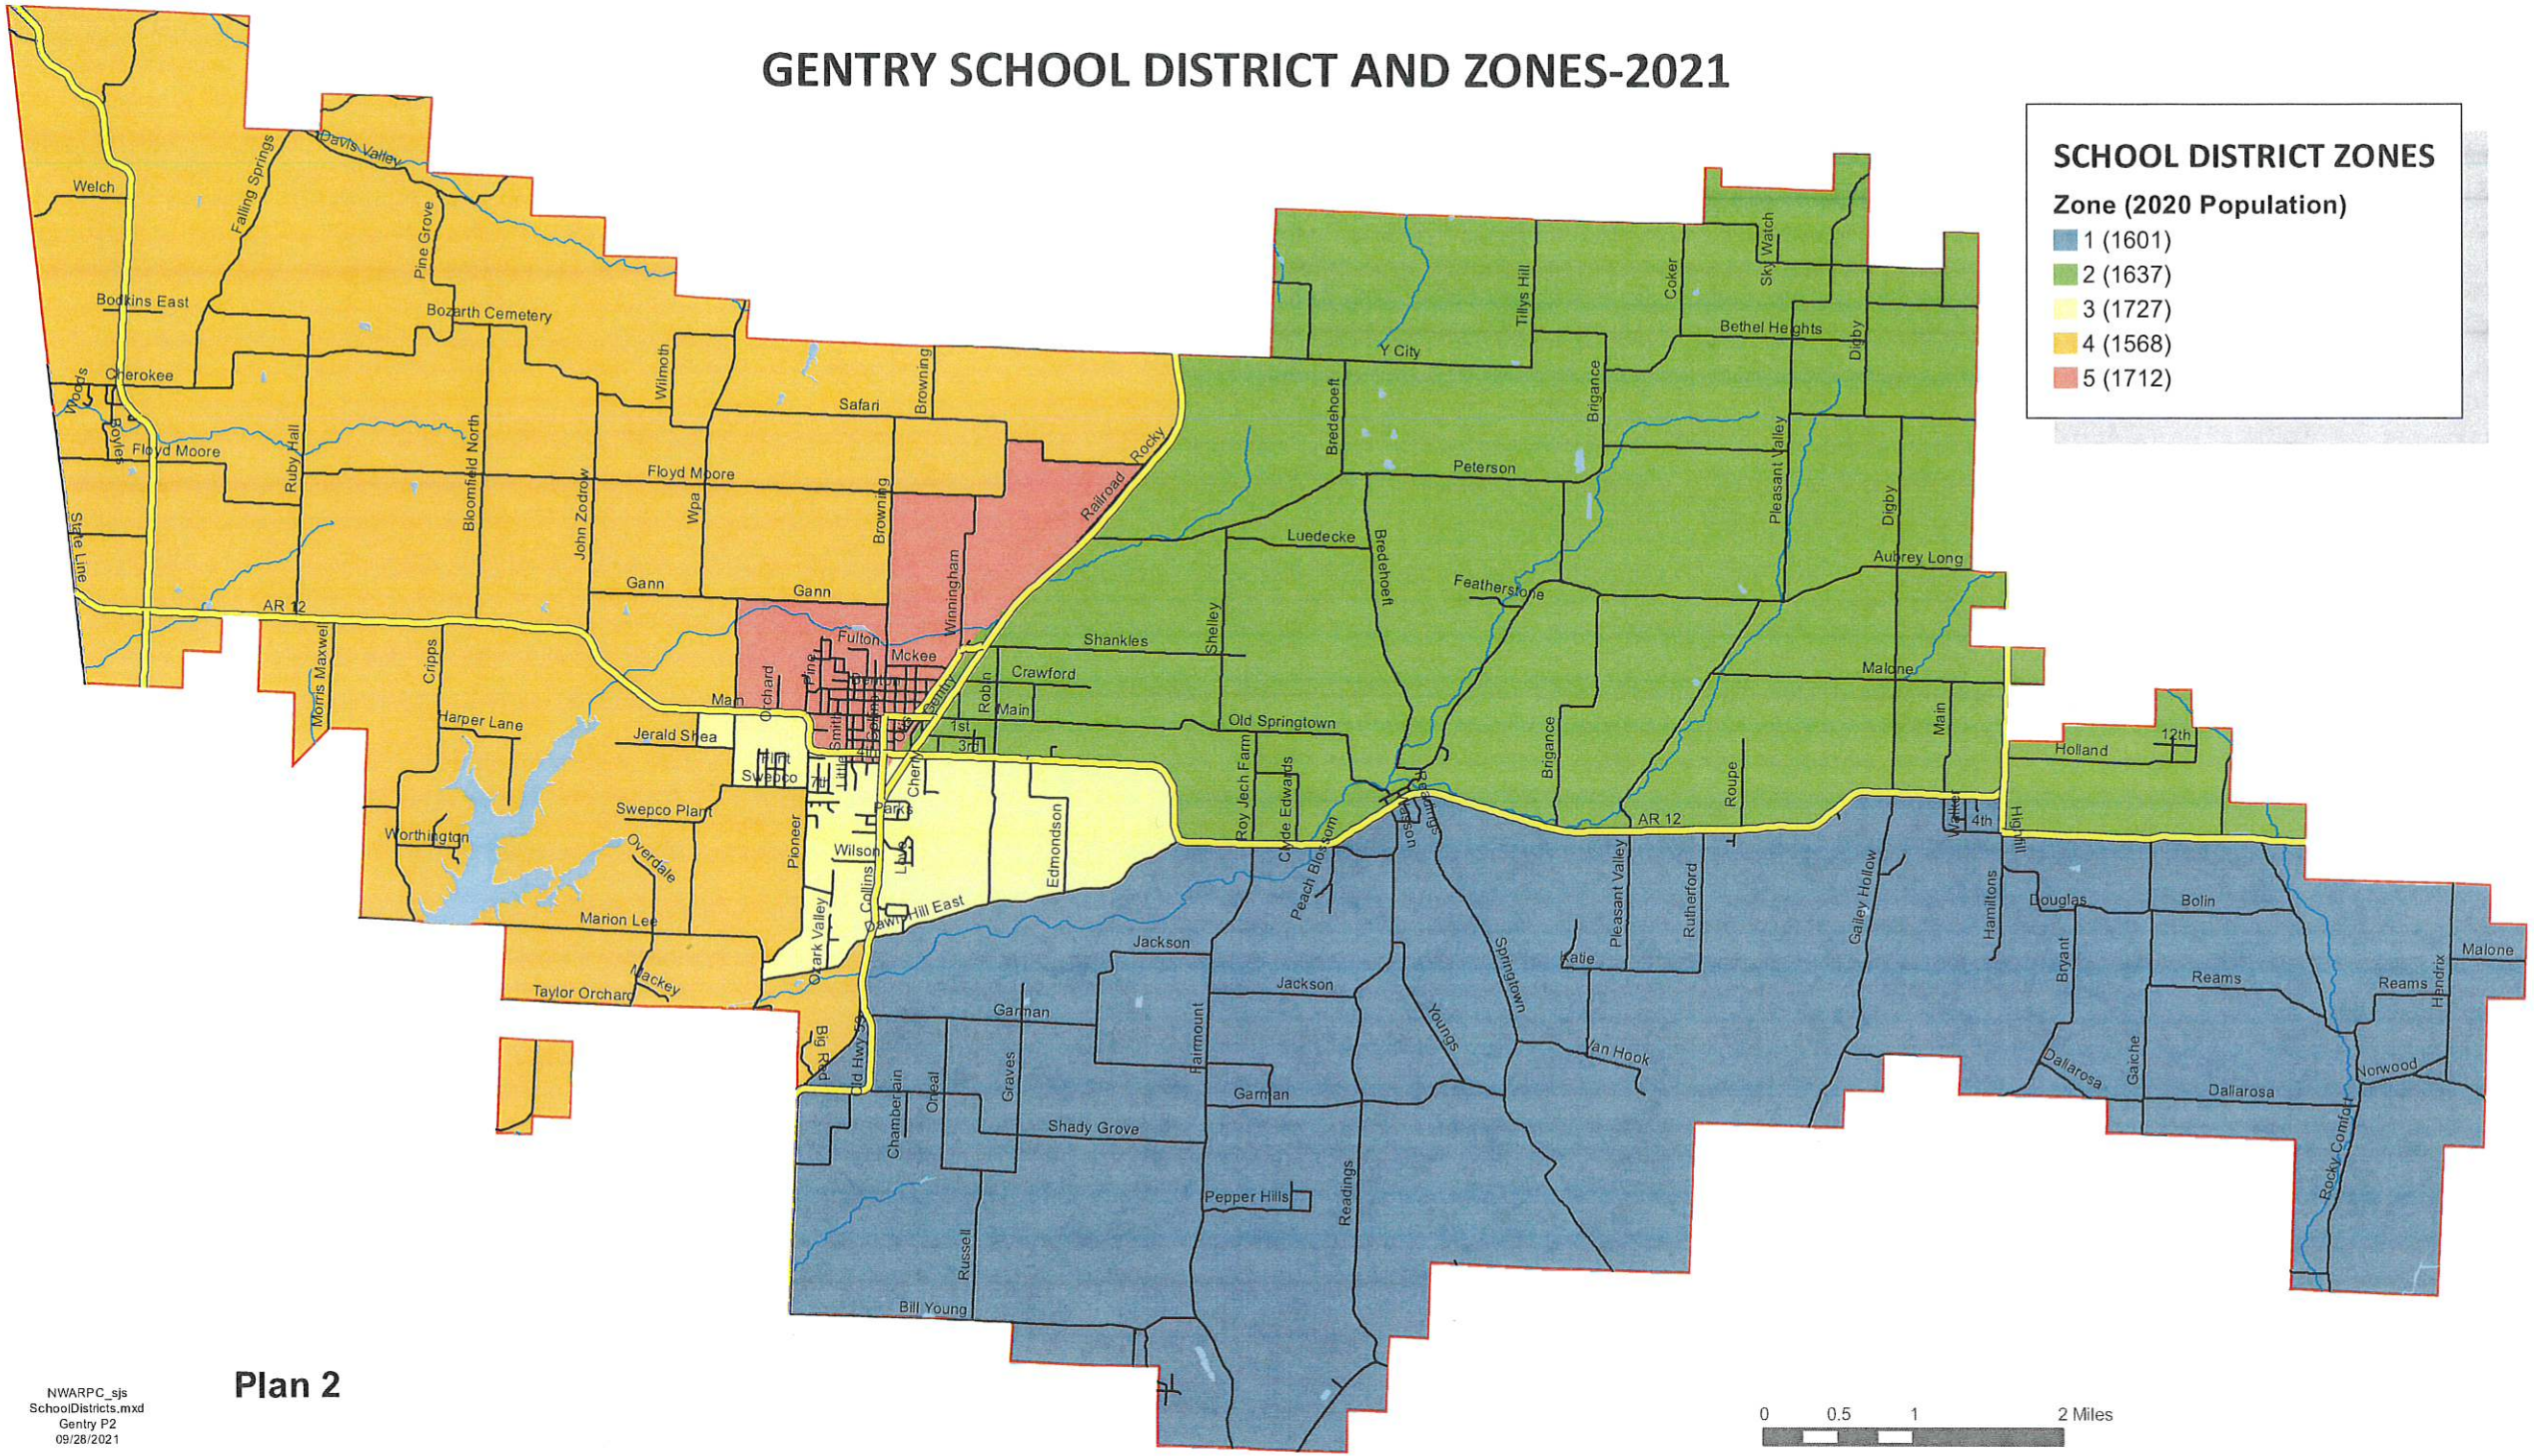

GENTRY SCHOOL DISTRICT AND ZONES-2021

SCHOOL DISTRICT ZONES

Zone (2020 Population)

- 1 (1611)
- 2 (1635)
- 3 (1704)
- 4 (1568)
- 5 (1727)

Plan 1

NWARPC_sjs
SchoolDistricts.mxd
Gentry P-1
09/28/2021

GENTRY SCHOOL DISTRICT AND ZONES-2021

SCHOOL DISTRICT ZONES

Zone (2020 Population)

- 1 (1601)
- 2 (1637)
- 3 (1727)
- 4 (1568)
- 5 (1712)

Plan 2

NWARPC.sjs
SchoolDistricts.mxd
Gentry P2
09/28/2021